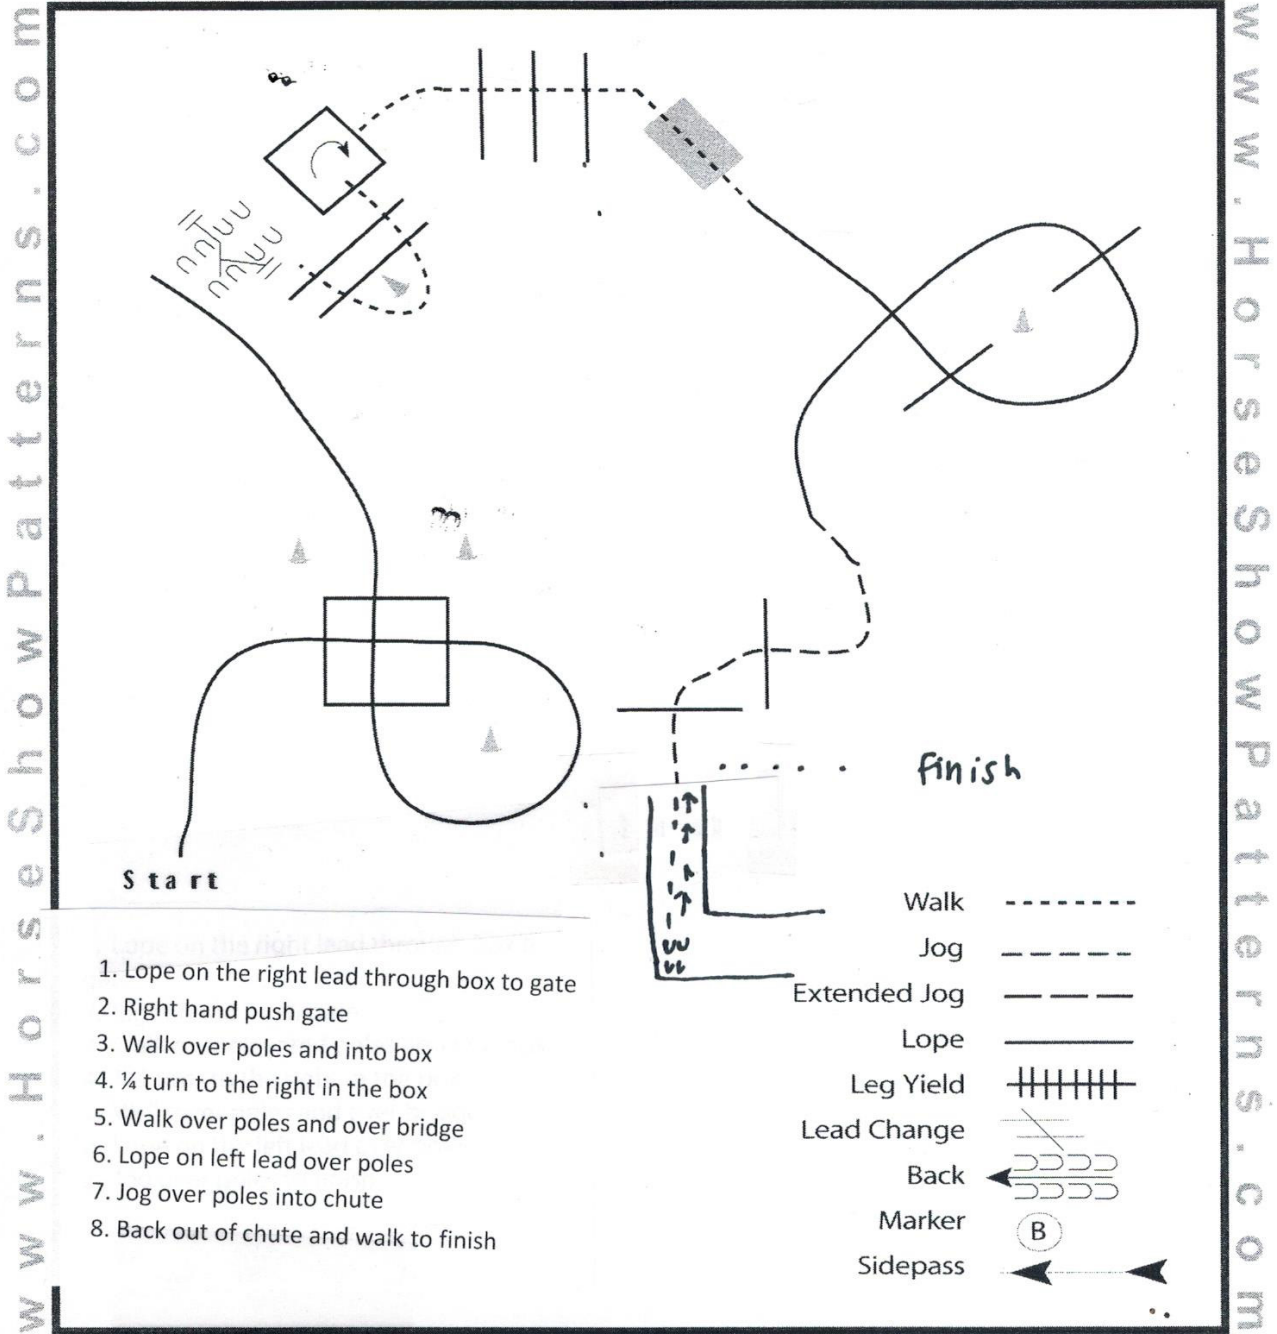

MQHA/MQHYA Fall Classic

Trail (All Level 1 Classes)

Show Date: 09-16-2017

www.HorseShowPatterns.com

www.HorseShowPatterns.com

[T/1-11]

Pattern Provided by:
Show Management